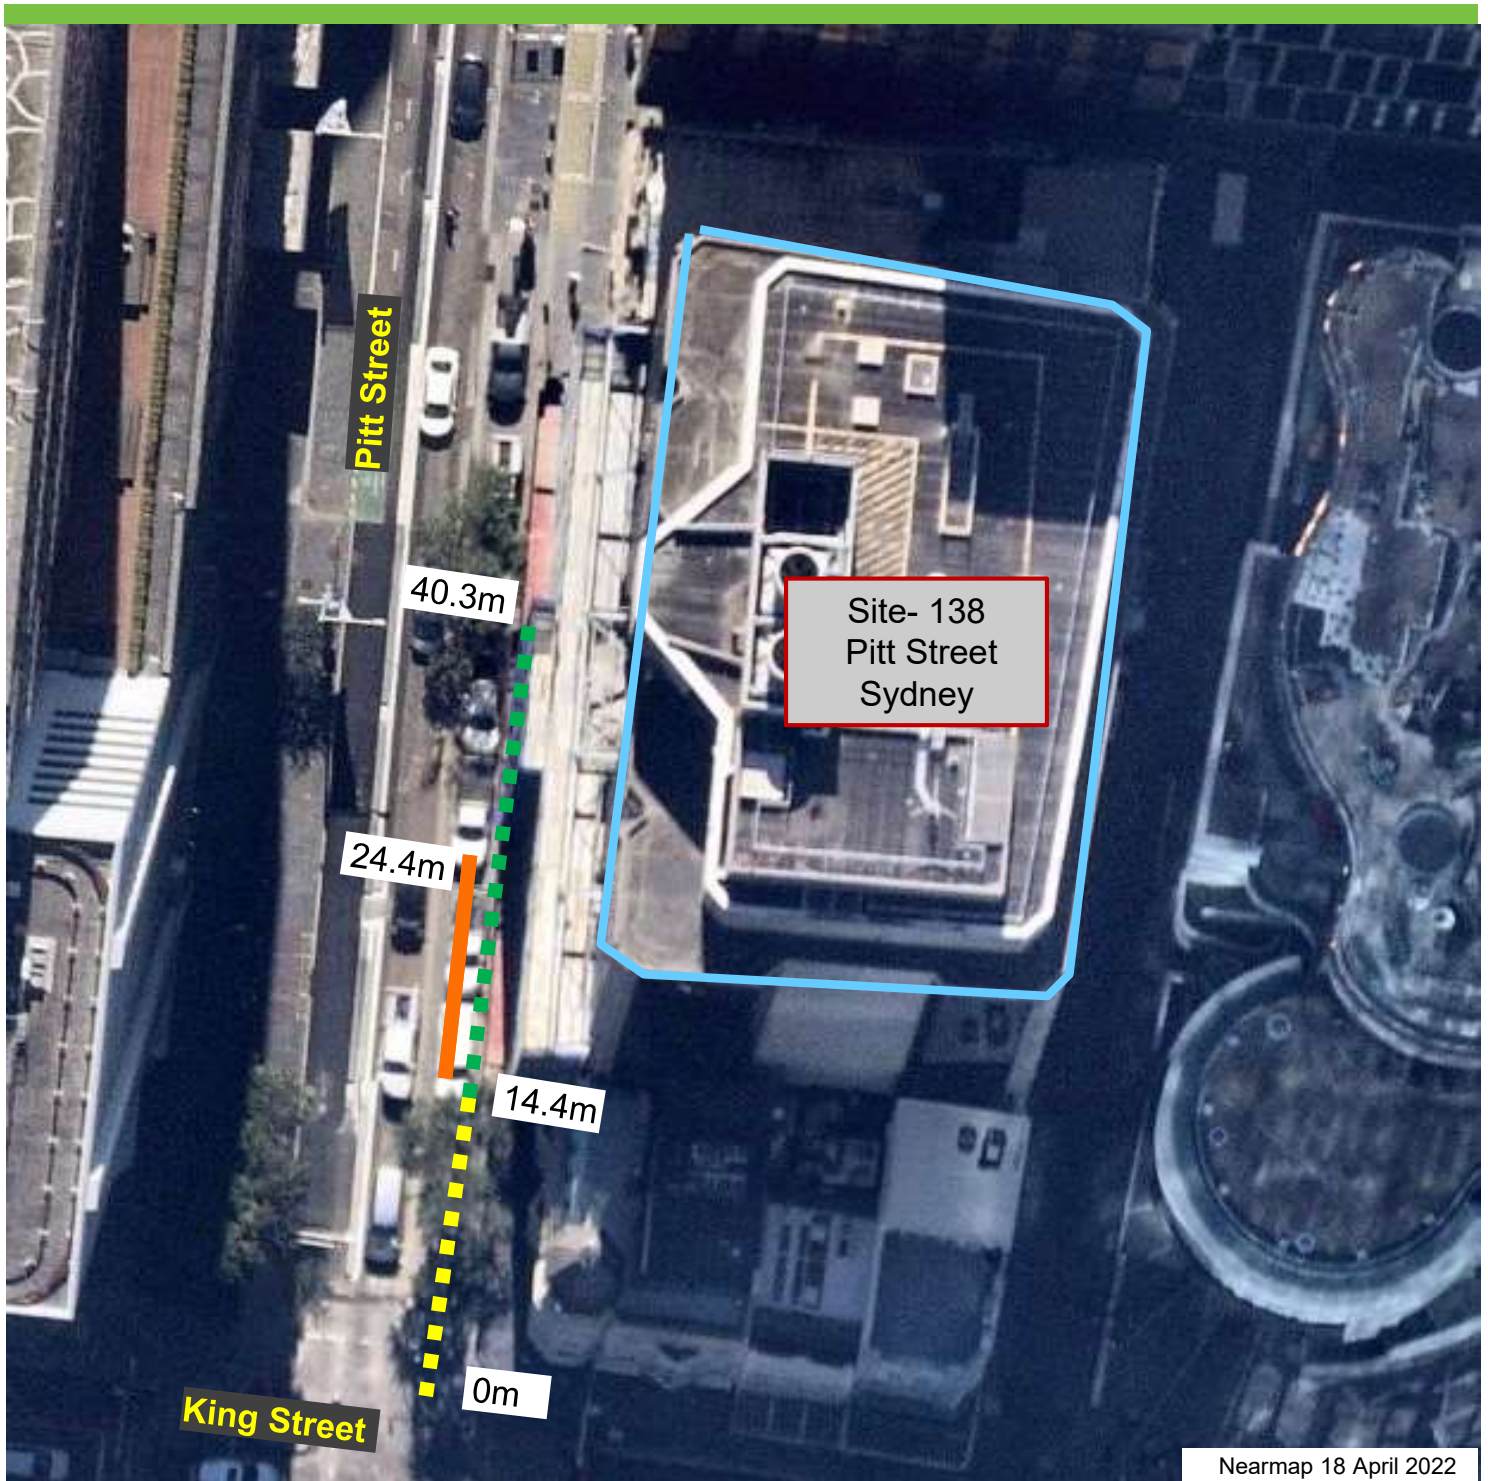

Pitt Street, Sydney Proposed Works Zone

Nearmap 18 April 2022

Existing

- ■ ■ No Stopping
- ■ ■ Loading Zone Ticket
6am-6pm Mon-Fri
6am-10am Sat
- No Parking Other Times Buses
Excepted 15 Minute Limit

Proposed

- Works Zone
7am-7pm Mon-Fri
7am-5pm Sat
- No Parking Other Times Buses
Excepted 15 Minute Limit